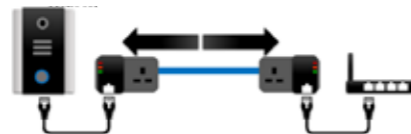

Up to 200 Metres

With Homeplugs Depending on electrical circuits